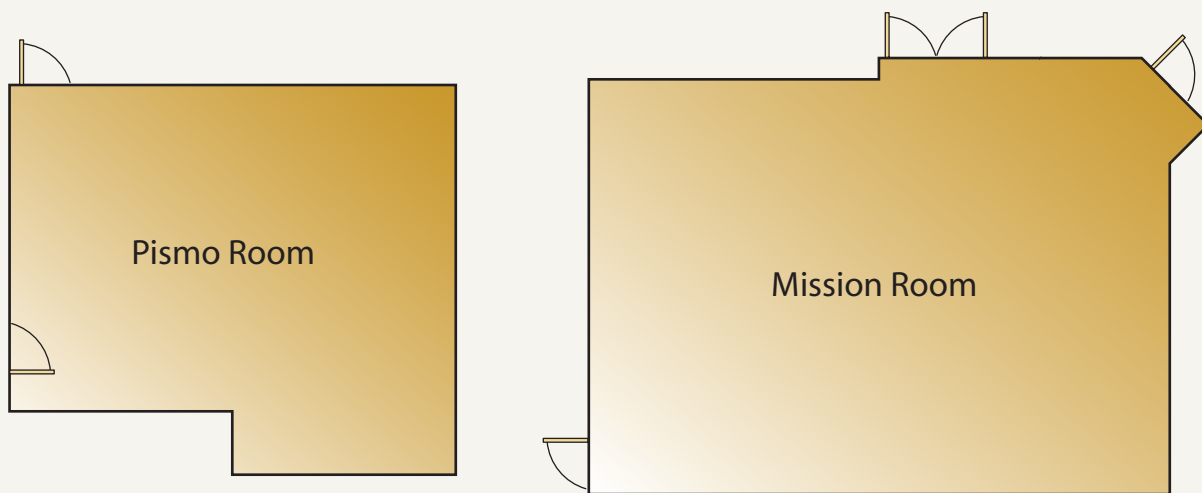

WELCOME TO THE MISSION INN OF PISMO BEACH

The Mission Inn of Pismo Beach has a variety of conference and banquet options available with over 1,600 square feet of meeting space. The Mission Room has over 1,000 square feet of versatile meeting space with a drop-down screen and projection video, while the Pismo Room offers over 660 square feet of space, with LCD screen. In addition, the Café is available for small luncheons and afternoon meetings, while the Lounge may be used for morning gatherings or luncheons. The meeting room specifications and capacities are below:

	Size	Theatre	Classroom	Banquet	Reception
Mission Room	40' x 25'	90	80	65	100
Pismo Room	30' x 22'	60	50	40	65

Mission Inn Pismo Beach Amenities Include

- High-Speed Wireless Internet Access
- 120 Deluxe Rooms & Suites
- 1,660 Square Feet of Banquet & Conference Facilities
- Business Center
- Guest Laundry
- ADA Compliant Rooms Available
- 100% Non-Smoking
- Free Parking